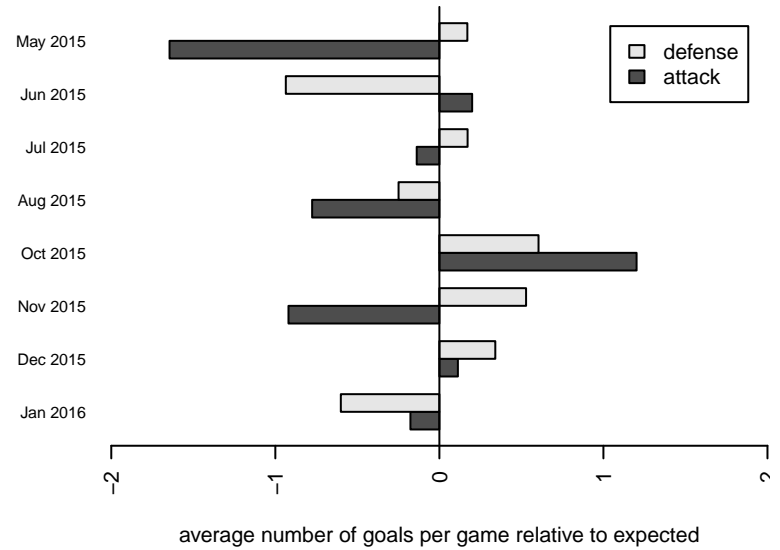

Performance relative to 13 month average