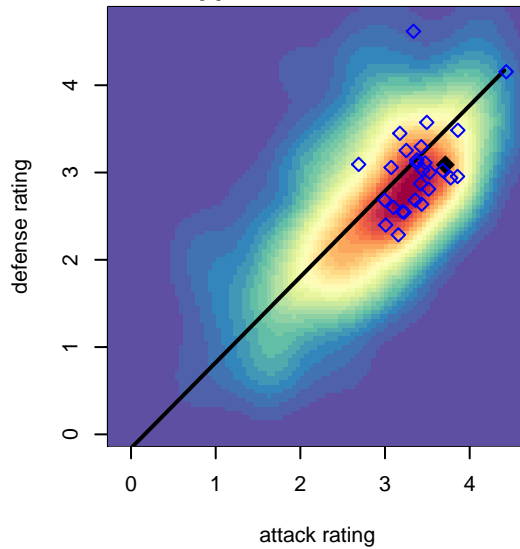

Washington Timbers Red B98

Washington Timbers
 Vancouver, WA
 B98 total strength=1781
 attack=40.95 defense=21.94
 fall league = RCL B98 Div 2

alt names used:
 WA Timbers B98 Red A
 WASHINGTON TIMBERS FC WASHINGTON 1
 WA Timbers B98 Red A
 Washington Timbers FC

Venues played:
 2014 Showcase of Champions Blue U16
 2015 Clash At the Border Diamond/Platinum H:
 2015 Beaverton Cup BU19 Gold
 2015 Sporting Invitational U17 Premier EvoPow
 2015 RCL B98 Div 2
 2015 WYS Championship B98
 2015 Portland Winter Showcase U17

**attack and defense variance (black dot)
relative to other teams
and top 10 in region**

**attack and defense rating
relative to others at age
and all opponents in last 13 months**

Performance relative to 13 month average