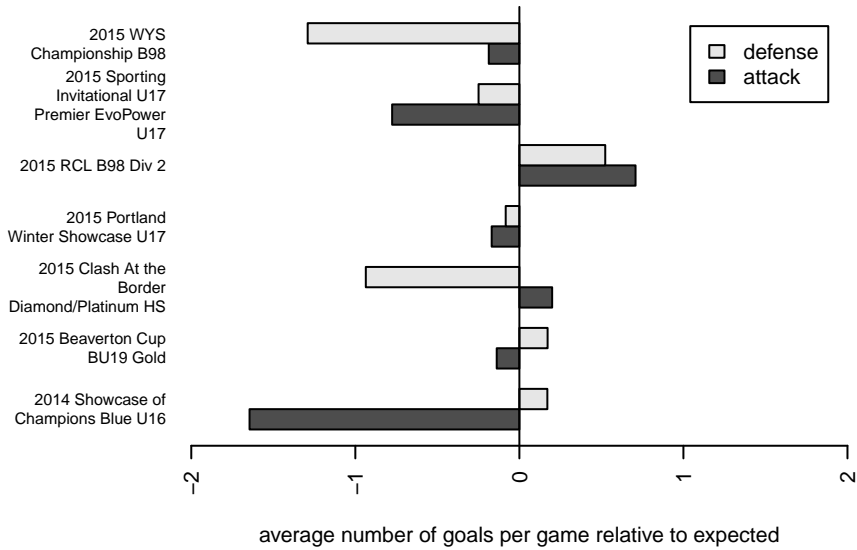

Washington Timbers Red B98

Washington Timbers
 Vancouver, WA
 B98 total strength=1781
 attack=40.95 defense=21.94
 fall league = RCL B98 Div 2

alt names used:
 WA Timbers B98 Red A
 WASHINGTON TIMBERS FC WASHINGTON 1
 WA Timbers B98 Red A
 Washington Timbers FC

Venues played:
 2014 Showcase of Champions Blue U16
 2015 Clash At the Border Diamond/Platinum H:
 2015 Beaverton Cup BU19 Gold
 2015 Sporting Invitational U17 Premier EvoPow
 2015 RCL B98 Div 2
 2015 WYS Championship B98
 2015 Portland Winter Showcase U17

**attack and defense variance (black dot)
relative to other teams
and top 10 in region**

**attack and defense rating
relative to others at age
and all opponents in last 13 months**

Performance relative to 13 month average