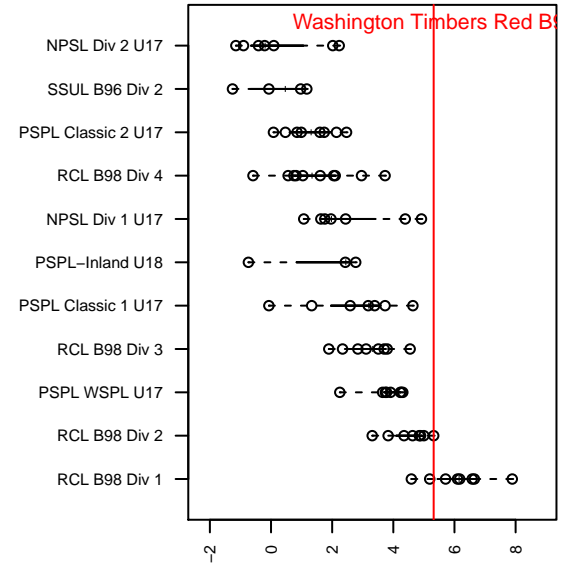

Washington Timbers Red B98

Washington Timbers
 Vancouver, WA
 B98 total strength=1781
 attack=40.95 defense=21.94
 fall league = RCL B98 Div 2

alt names used:
 WA Timbers B98 Red A
 WASHINGTON TIMBERS FC WASHINGTON 1
 WA Timbers B98 Red A
 Washington Timbers FC

Venues played:
 2014 Showcase of Champions Blue U16
 2015 Clash At the Border Diamond/Platinum H:
 2015 Beaverton Cup BU19 Gold
 2015 Sporting Invitational U17 Premier EvoPow
 2015 RCL B98 Div 2
 2015 WYS Championship B98
 2015 Portland Winter Showcase U17

**attack and defense variance (black dot)
relative to other teams
and top 10 in region**

**attack and defense rating
relative to others at age
and all opponents in last 13 months**

Performance relative to 13 month average