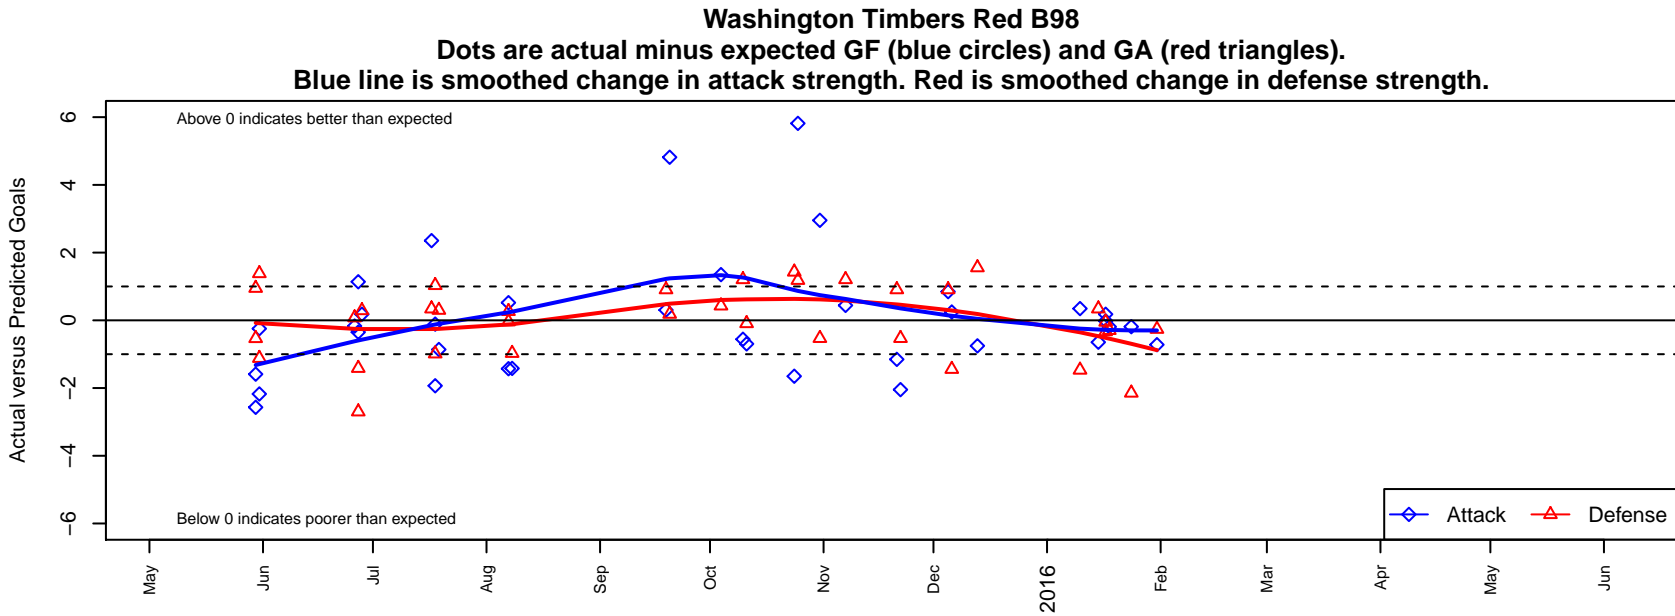

Washington Timbers Red B98

Washington Timbers
 Vancouver, WA
 B98 total strength=1781
 attack=40.95 defense=21.94
 fall league = RCL B98 Div 2

alt names used:
 WA Timbers B98 Red A
 WASHINGTON TIMBERS FC WASHINGTON 1
 WA Timbers B98 Red A
 Washington Timbers FC

**attack and defense variance (black dot)
relative to other teams
and top 10 in region**

**attack and defense rating
relative to others at age
and all opponents in last 13 months**

Performance relative to 13 month average